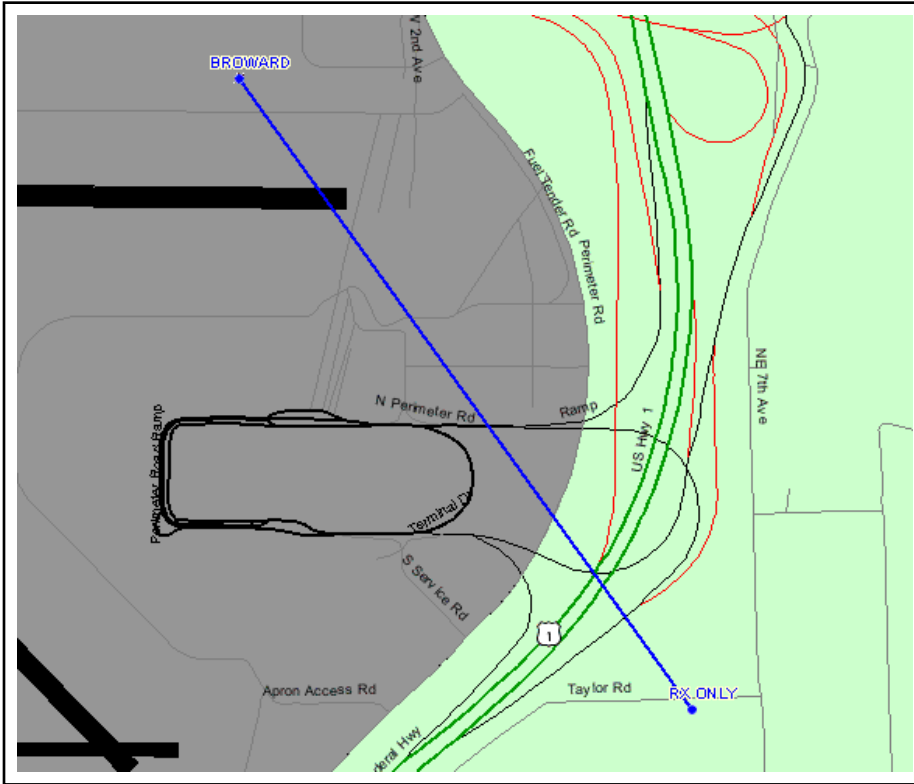

LICENSEE: EMBRAER - Empresa Brasileira de Aeronaut  
JOB NUMBER: 090309COMSDS02  
PATH: BROWARD - RX ONLY, FL ;  
BAND: 0.93 GHz MICROWAVE SYSTEM

- Primary Highway
- Secondary Highway
- Major Roads
- Streets
- - - County Border
- State Border
- Water

Scale 0 \_\_\_\_\_ 1.98KM